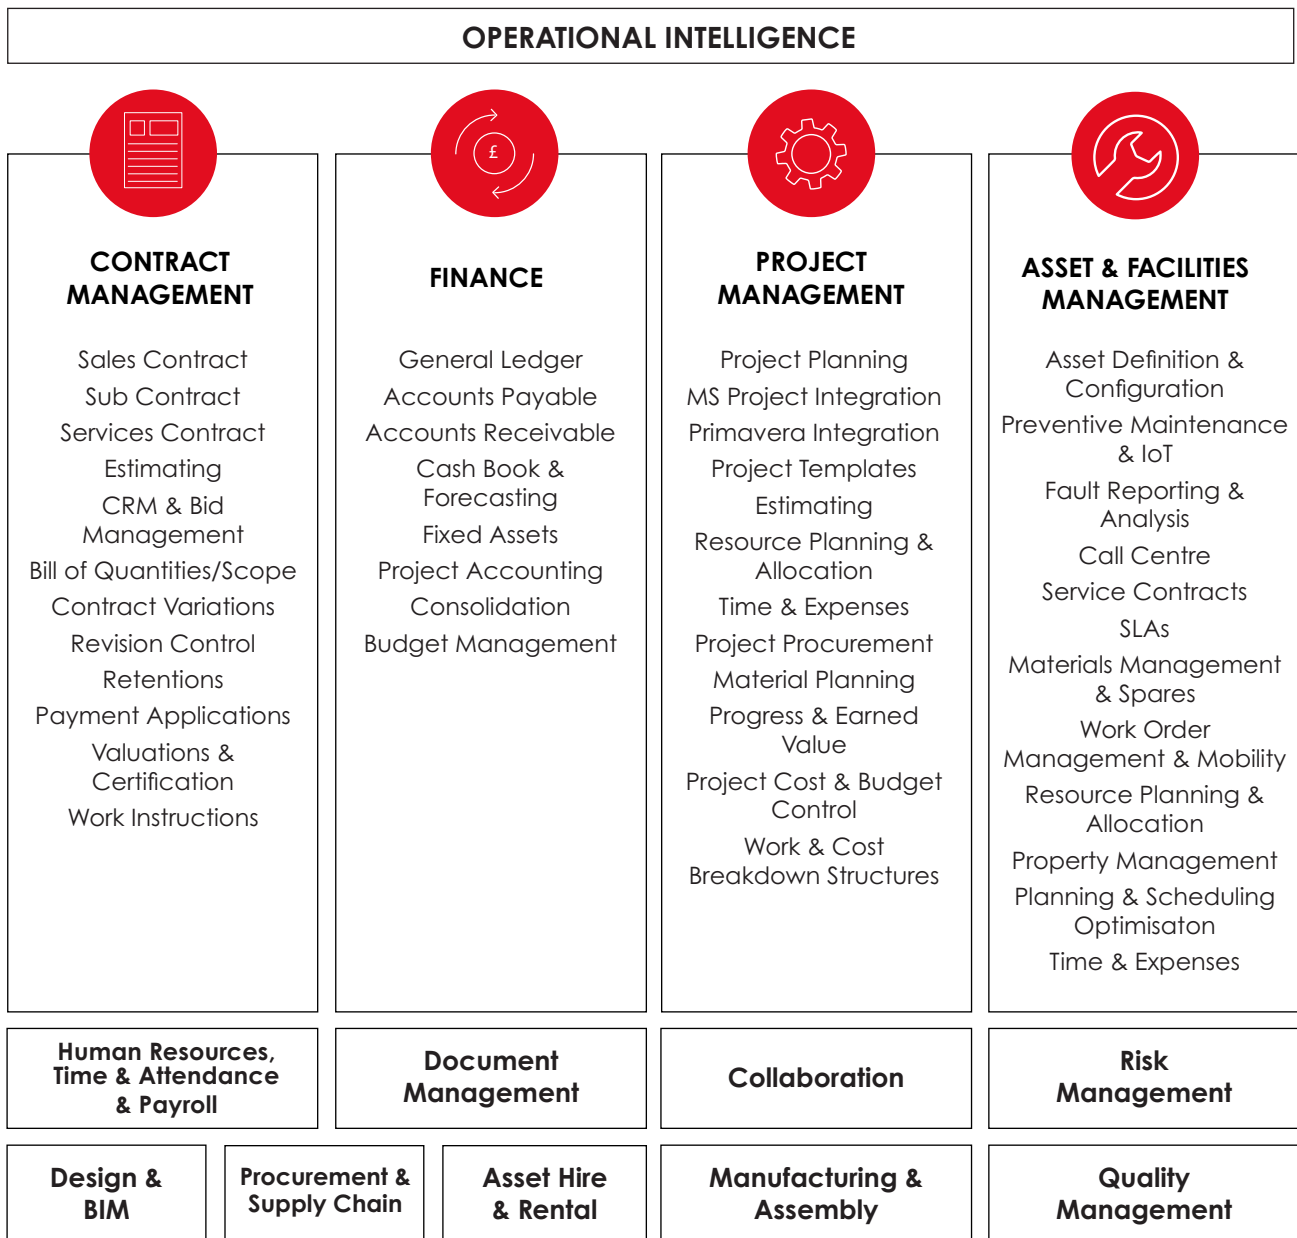

Application Solutions